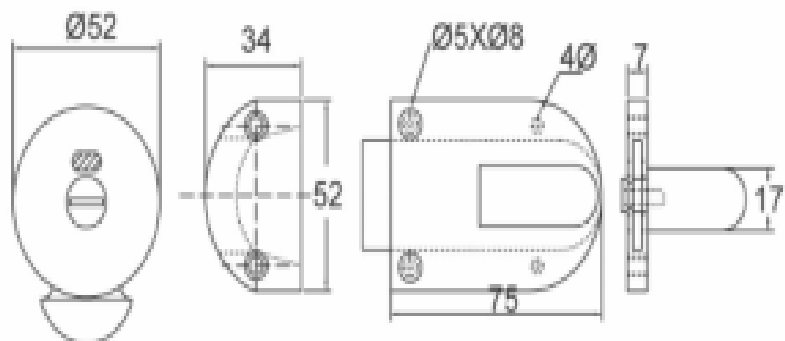

DISI MAXX TOILET CUBICLES PROPOSED HARDWARE  
FOR 25MM HPL TOILET CUBICLE SYSTEM

**HINGES DM T80**  
**S.S GRADE #304**

**CORNER BRACKET DM 2013**  
**S.S GRADE#304**

**LOCKSET DM S 216A**  
**S.S GRADE#304**