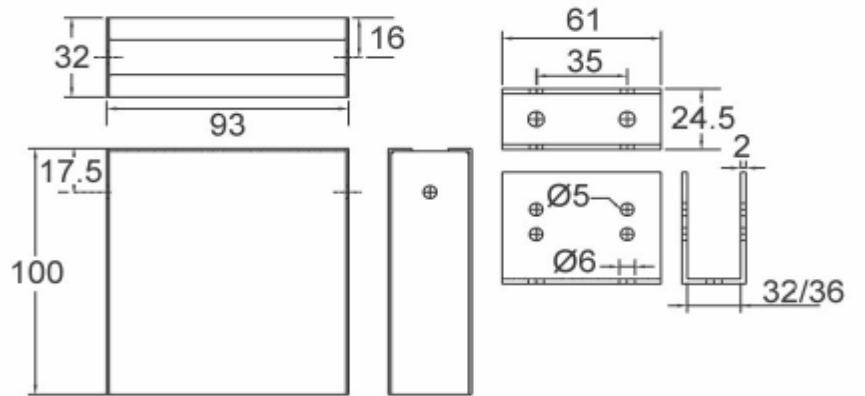

SHOE BOX DM 300U

S.S GRADE#304