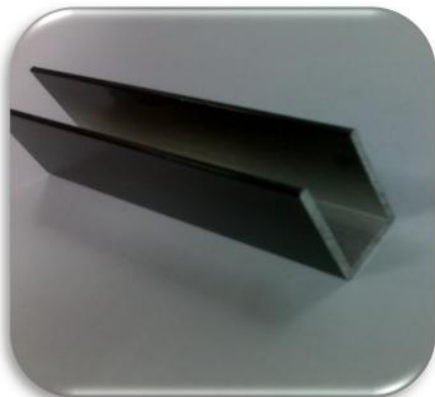

**DISI LLC Hardware Set - 1**

*Nylon Black Hardware with powder coated Black Aluminium Profiles for  
12mm & 13mm Toilet Cubicles*

Toilet rolls holder# DJ 001

Knob# DJ 001

Hinges# DJ 001

Coat hook# DJ 001

Leg# DJ 001

Lockset# DJ 001

“U” Profile #DV A002

Top Profile#DVA007

Corner Profile#DVA001

***S.S 304 grades Hardware with Aluminium polished profiles for  
18mm Panels***

Hinges#DM T51

Knob #DV E046

Coat #DV T005