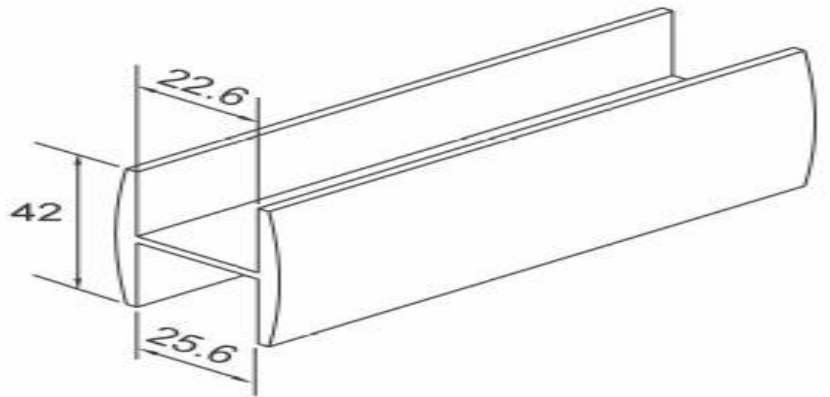

TOP RAIL A225

ALUMINIUM MATT FINISH