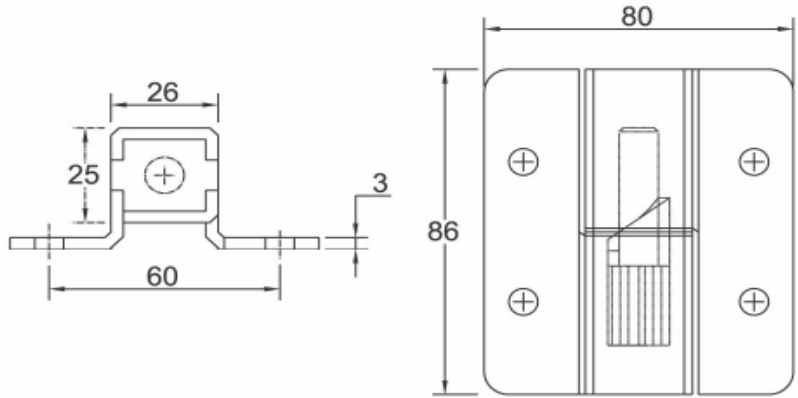

DISI MAXX TOILET CUBICLES PROPOSED HARDWARE
FOR 25MM HPL TOILET CUBICLE SYSTEM

HINGES DM T80
S.S GRADE #304