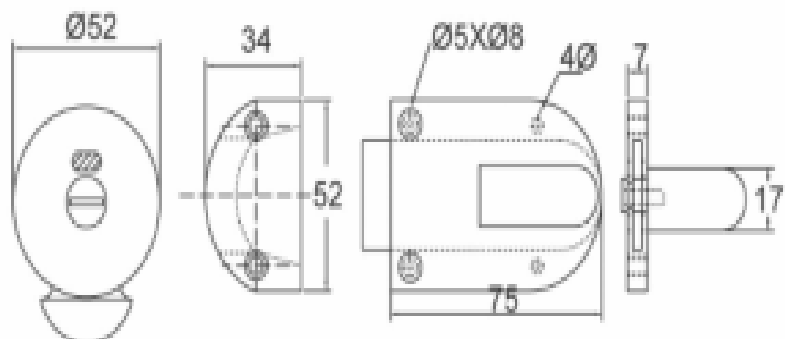

LOCKSET DM S 216A
S.S GRADE#304