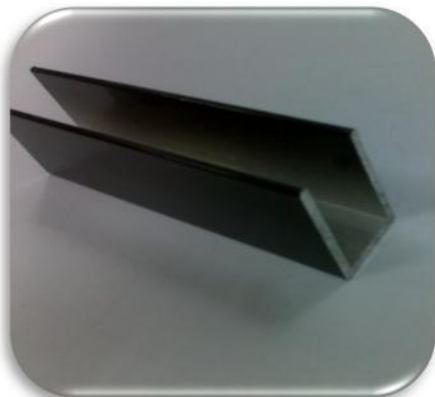

**DISI LLC Hardware Set - 1**

*Nylon Black Hardware with powder coated Black Aluminium Profiles for  
12mm & 13mm Toilet Cubicles*

Toilet rolls holder# DJ 001

Knob# DJ 001

Hinges# DJ 001

Coat hook# DJ 001

Leg# DJ 001

Lockset# DJ 001

“U” Profile #DV A002

Top Profile#DVA007

Corner Profile#DVA001

**DISI LLC Hardware Set - 2**

***S.S 304 grades Hardware with Aluminium polished profiles for  
12mm & 13mm Toilet Cubicles***

Hinge DJM E942