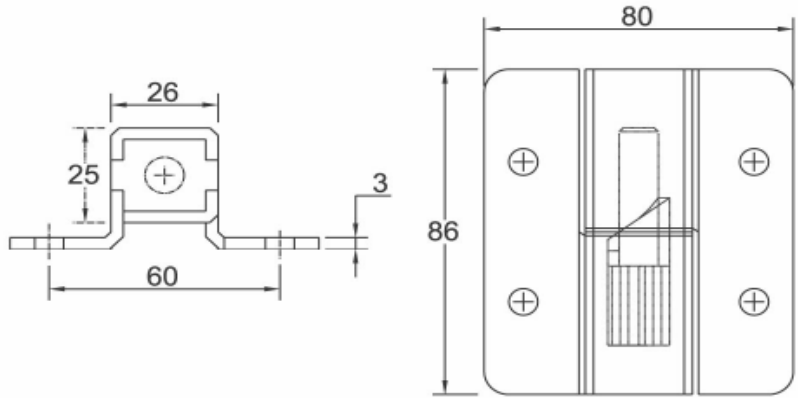

Lockset #DV N054

Knob with Indicator #DV N054

DISI MAXX TOILET CUBICLES PROPOSED HARDWARE  
FOR 25MM HPL TOILET CUBICLE SYSTEM

**HINGES DM T80**  
**S.S GRADE #304**

**CORNER BRACKET DM 2013**  
**S.S GRADE#304**