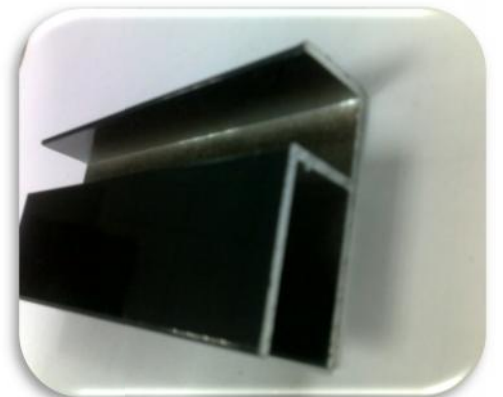

Lockset# DJ 001

“U” Profile #DV A002

Top Profile#DVA007

Corner Profile#DVA001

***S.S 304 grades Hardware with Aluminium polished profiles for  
18mm Panels***

Hinges#DM T51

Knob #DV E046

Coat #DV T005