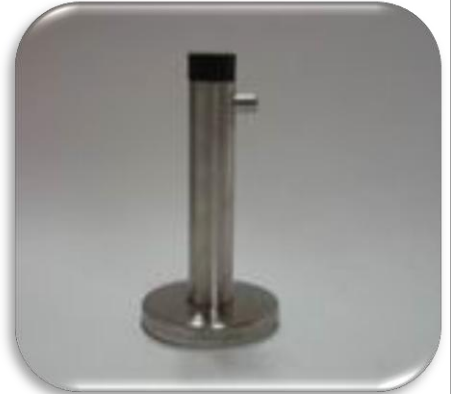

Lockset# DJ 001

“U” Profile #DV A002

Top Profile#DVA007

Corner Profile#DVA001

***S.S 304 grades Hardware with Aluminium polished profiles for  
18mm Panels***

Hinges#DM T51

Knob #DV E046

Coat #DV T005

Corner Profile #DV AP031

Top profile #DV AP007

“U” Profile #DV AP020

Leg #DJ T100

Toilet rolls holder #DV T007

Lockset# DV E010

**DISI LLC Hardware Set - 2**

***S.S 304 grades Hardware with Aluminium polished profiles for  
12mm & 13mm Toilet Cubicles***

Hinge DJM E942

Knob #DV E046

Coat #DV E135

Corner Profile #DV AP001

Top profile #DV AP007

“U” Profile #DV AP002

Leg #DV T001

Toilet rolls holder #DV T007