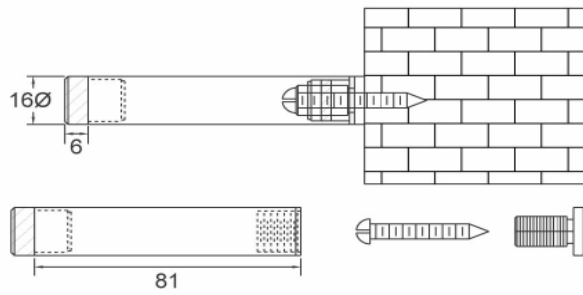

COAT HOOK DM S403

S.S GRADE#304