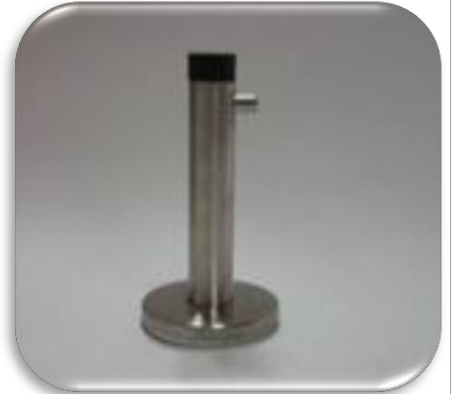

Lockset# DJ 001

“U” Profile #DV A002

Top Profile#DVA007

Corner Profile#DVA001

**DISI LLC Hardware Set - 2**

***S.S 304 grades Hardware with Aluminium polished profiles for  
12mm & 13mm Toilet Cubicles***

Hinge DJM E942

Knob #DV E046

Coat #DV E135

Corner Profile #DV AP001

Top profile #DV AP007

“U” Profile #DV AP002

Leg #DV T001

Toilet rolls holder #DV T007

Lockset# DV E010