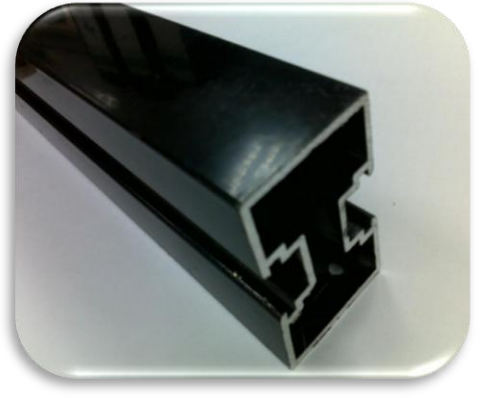

"H" Profile #DA MIH

**DISI LLC Hardware**

***S.S 304 grades Hardware with Aluminium polished profile for  
18mm "H" Frame Doors***

Hinges #DM T51A

Coat #DV T005

"H" Profile #DA MIH

Lockset #DV N054

Knob with Indicator #DV N054