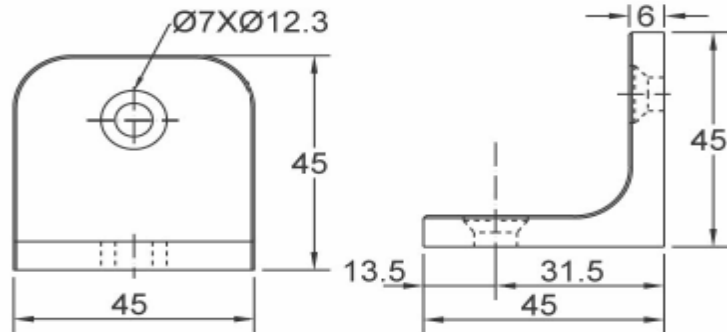

Lockset #DV N054

Knob with Indicator #DV N054

DISI MAXX TOILET CUBICLES PROPOSED HARDWARE  
FOR 25MM HPL TOILET CUBICLE SYSTEM

**HINGES DM T80**  
**S.S GRADE #304**

**CORNER BRACKET DM 2013**  
**S.S GRADE#304**