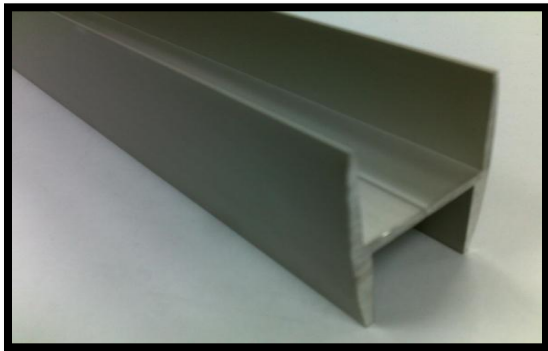

TOP RAIL A225

ALUMINIUM MATT FINISH