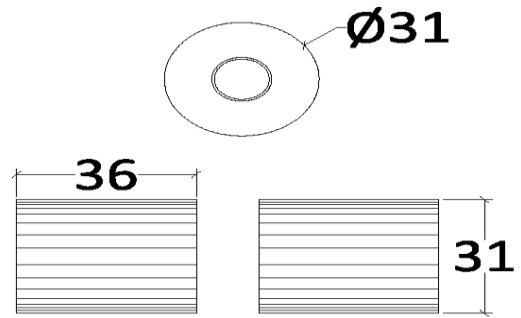

DOOR KNOB DM S325

S.S GRADE#304