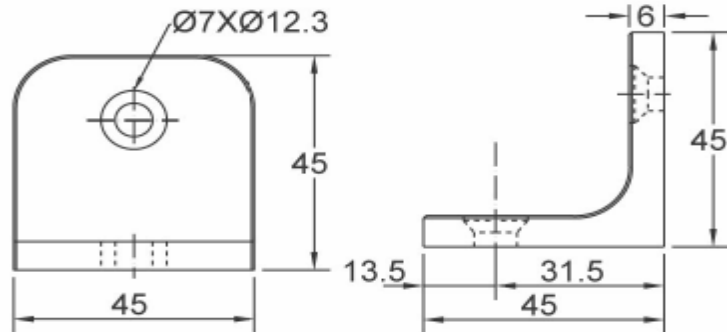

CORNER BRACKET DM 2013
S.S GRADE#304